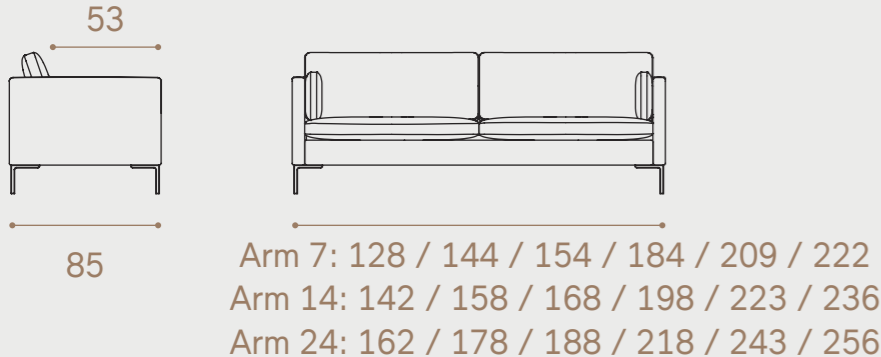

Arena

ARENA is available in 1, 2 and 3 seater in various lengths, with corner solutions and chaise lounges. Arena is available with armrests in width 7 cm, 14 cm or 24 cm. The cushion covers are removable for easier cleaning.

1 seater • Small

Armrests

1 seater • Large

Ottomans

2 seater

3 seater

With chaise lounge

Arm 7: 206 / 222 / 232 / 262 / 287 / 300
Arm 14: 213 / 229 / 239 / 269 / 294 / 307
Arm 24: 223 / 239 / 249 / 279 / 304 / 317

Arm 7: 206 / 222 / 232 / 262 / 287 / 300
Arm 14: 213 / 229 / 239 / 269 / 294 / 307
Arm 24: 223 / 239 / 249 / 279 / 304 / 317

Corner

Arm 7: 190 / 206 / 222 / 232 / 262 / 287 / 300
Arm 14: 297 / 213 / 229 / 239 / 269 / 294 / 307
Arm 24: 207 / 223 / 239 / 249 / 279 / 304 / 317

Arm 7: 190 / 206 / 222 / 232 / 262 / 287 / 300
Arm 14: 297 / 213 / 229 / 239 / 269 / 294 / 307
Arm 24: 207 / 223 / 239 / 249 / 279 / 304 / 317