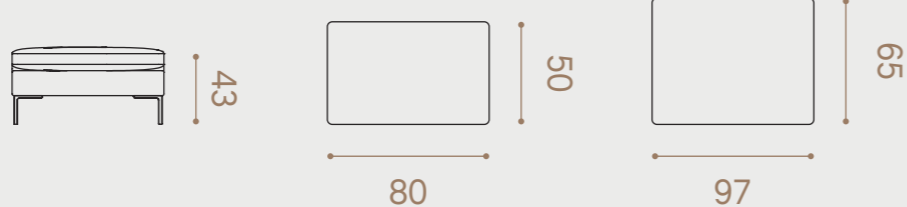

Arena

ARENA is available in 1, 2 and 3 seater in various lengths, with corner solutions and chaise lounges. Arena is available with armrests in width 7 cm, 14 cm or 24 cm. The cushion covers are removable for easier cleaning.

1 seater • Small

Armrests

1 seater • Large

Ottomans

2 seater

3 seater

With chaise lounge

Arm 7: 206 / 222 / 232 / 262 / 287 / 300
Arm 14: 213 / 229 / 239 / 269 / 294 / 307
Arm 24: 223 / 239 / 249 / 279 / 304 / 317

Arm 7: 206 / 222 / 232 / 262 / 287 / 300
Arm 14: 213 / 229 / 239 / 269 / 294 / 307
Arm 24: 223 / 239 / 249 / 279 / 304 / 317

Corner

Arm 7: 190 / 206 / 222 / 232 / 262 / 287 / 300
Arm 14: 297 / 213 / 229 / 239 / 269 / 294 / 307
Arm 24: 207 / 223 / 239 / 249 / 279 / 304 / 317

Arm 7: 190 / 206 / 222 / 232 / 262 / 287 / 300
Arm 14: 297 / 213 / 229 / 239 / 269 / 294 / 307
Arm 24: 207 / 223 / 239 / 249 / 279 / 304 / 317