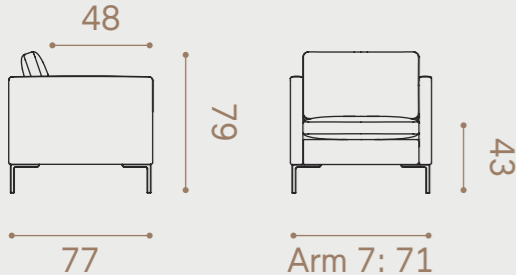

Arena

ARENA is available in 1, 2 and 3 seater in various lengths, with corner solutions and chaise lounges. Arena is available with armrests in width 7 cm, 14 cm or 24 cm. The cushion covers are removable for easier cleaning.

1 seater • Small